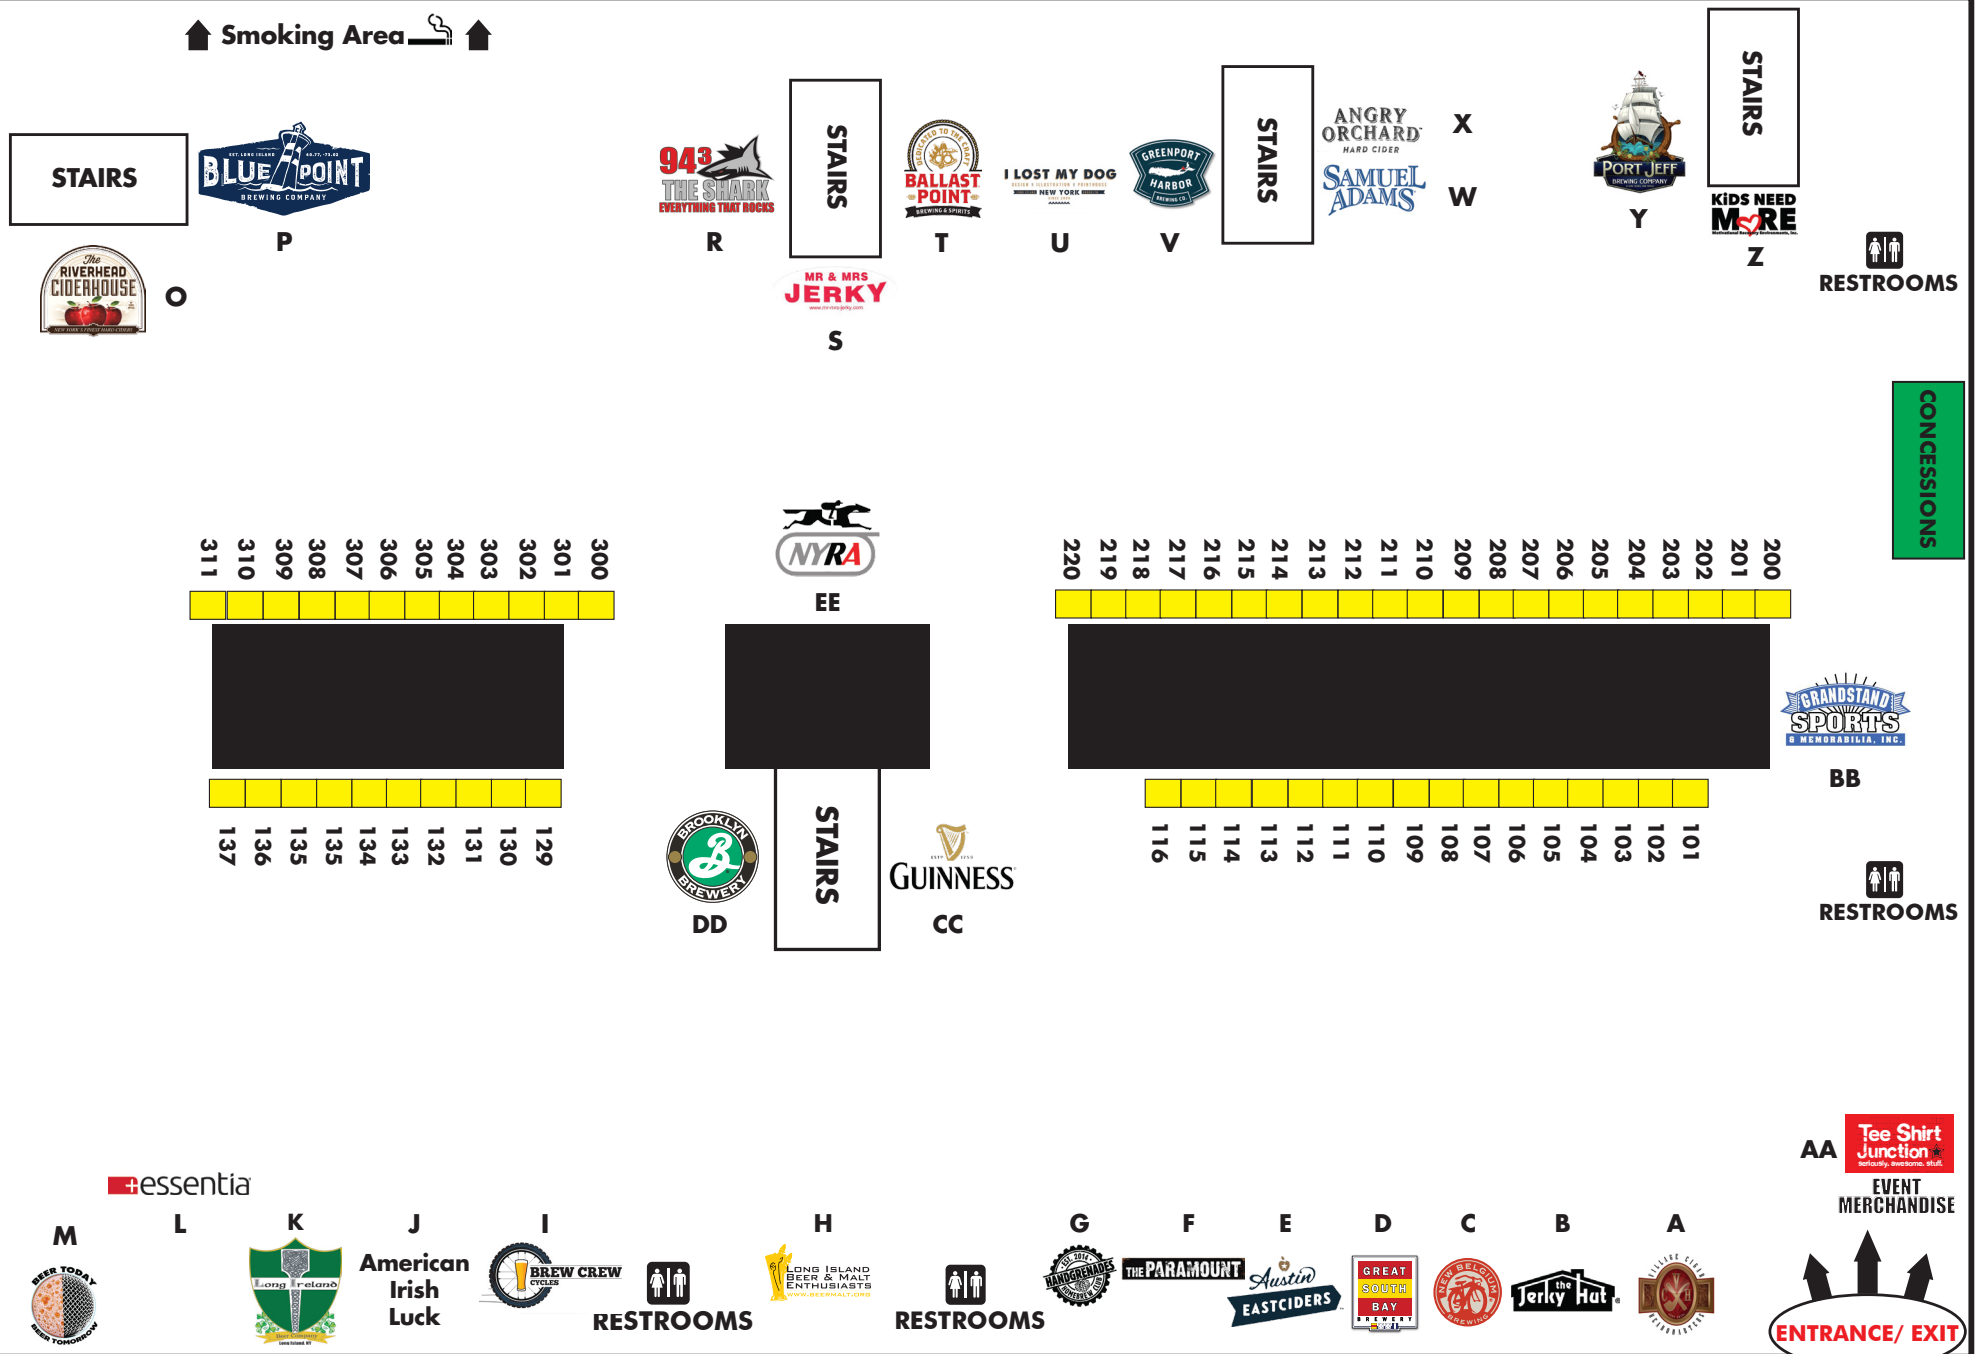

SPRING CRAFT BEER FESTIVAL APRIL 1, 2017

↑ Smoking Area ↑

Smoking Area

FOOD TRUCKS

ENTRANCE/EXIT

BREWERY INDEX

| | |
|---------------------------------------|---------|
| 10 Barrel Brewing Co..... | 218 |
| 1911 Hard Cider..... | 102 |
| 21st Amendment Brewery..... | 204 |
| Ace Cider..... | 130 |
| Adirondack Brewery..... | 101 |
| American Irish Luck..... | J |
| Anchor Brewing..... | 308 |
| Angry Orchard..... | X |
| ArtWear by Michelle..... | 105 |
| Austin Eastciders..... | E |
| Bad Ass Cider..... | 309 |
| Ballast Point | T |
| Bang Cookies..... | 210 |
| Beer Today Beer Tomorrow Podcast..... | Q |
| Bellport Brewing Co..... | 208 |
| Benito's Hot Sauce..... | 219-220 |
| Big Alice Brewing Co..... | 116 |
| Blue Point Brewing Co..... | P |
| Brew Crew Cycles..... | I |
| Brewscuits..... | 300 |
| Bronx Brewery..... | 108 |
| Brooklyn Brewery..... | DD |
| Butternuts Beer & Ale..... | 104 |
| Chatham Brewing..... | 103 |
| Clamrake..... | 214 |
| Coney Island Brewing Co..... | 201 |
| Downeast Cider House..... | 110 |
| Duclaw Brewing Co..... | 131 |
| Eastern Front Brewing..... | 114 |
| Essentia Water..... | L |
| Fire Island Beer Co..... | 202 |
| Founders..... | 132 |
| Golden Road Brewing..... | 217 |
| Goose Island Beer Co..... | 216 |

| | |
|---------------------------------|---------|
| Tee Shirt Junction..... | AA |
| The Paramount..... | F |
| The Shark..... | R |
| Truly..... | 200 |
| Tweaking Frog Brewing Co..... | 112 |
| Twin Fork Beer Co..... | 310 |
| Two Roads Brewing Co..... | 205 |
| Veltins..... | 136 |
| Village Cigar Headquarters..... | A |
| Weihenstephaner..... | 137 |
| White Claw..... | 206 |
| Wine Tables..... | 302-304 |
| Yelp!..... | 129 |
| Yonkers Brewing Co..... | 111 |

All info correct at time of printing and is subject to change.

BE SOCIAL WITH US!

@LIBEEREVENTS

#SPRINGCRAFTBEERFEST